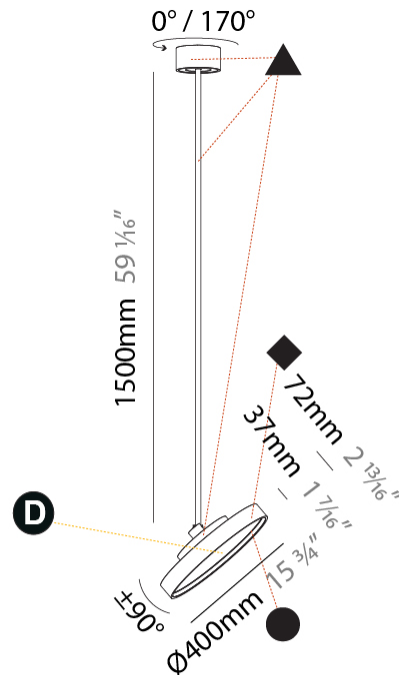

GENERAL

Series: Sign Diva Flex
Subseries: Sign Diva Flex
Brand: Prolicht
Division: Architectural
Mounting Type: Suspension
Mounting Location: Ceiling
Subcategory: Pendant

PHYSICAL

Shape: Round
Diameter (mm): 400
Diameter (in): 15 3/4
Height (mm): 1620
Height (in): 63 3/4
Light Distribution: Adjustable / Direct
Weight (kg): 2.007
Weight (lbs): 4.42
Diffuser: PMMA - Opal / Micro-Prism / Sparkling Secret / Vintage Industrial
Fixture Finish: SSR / BKV / CWI / CRY / HAB / UFT / ITA / RUA / FTG / MYG / LOD / PUS / FRO / FUP / KIA / POP / BLS / SPG / MEY / GOH / GUM / CHC / COM / ABZ / JAG / OBR / MOS / ROR
Fixture Material: Extruded Aluminum / Steel

ELECTRICAL

Lamp Type: LED (Zhaga Standard)
Input Wattage (W): 19.8
Total Output Wattage (W): 18
Dimming: Tri-Mode (Non-Dimming and Phase Dimming (120Vac only) and 0-10V Dimming)
Driver Included: Yes
Driver Location: Integrated
Driver Type: Constant Current - Universal
Driver Class: Class 2
Input Voltage (V): 120 - 277
Constant Current (MA): 500

LED

Color Temperature (°K): 2700 / 3000 / 3500 / 4000
Max. Delivered Lumen (lm): 1807 / 1943 / 1951 / 1991
Nominal Lumen (lm): 2250 / 2420 / 2430 / 2480
CRI: >90 CRI
Lamp Life (hrs): 50000

OPTICAL

Adjustability: Rotational 170°; Tilt 90°

RATINGS AND CERTIFICATIONS

Certified By: Certified for North American Standards
IP rating: IP20